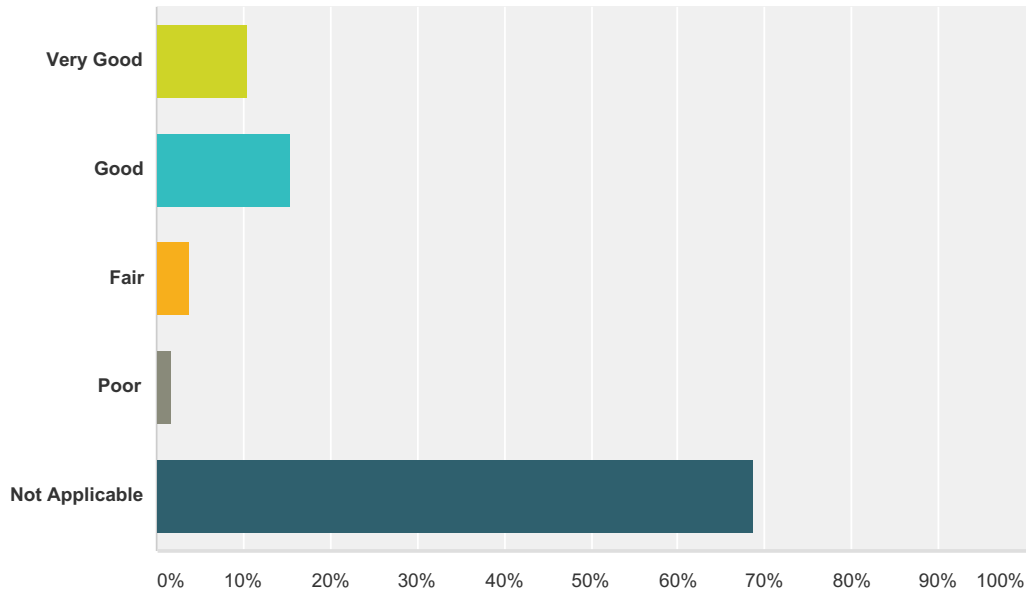

Answered: 298 Skipped: 33

Answer Choices	Responses
Very Good	48.66% 145
Good	39.26% 117
Fair	4.36% 13
Poor	0.34% 1
Not Applicable	7.38% 22
Total	298

Q46 Prayer Line

Answered: 293 Skipped: 38

Answer Choices	Responses
Very Good	27.30% 80
Good	19.45% 57
Fair	2.39% 7
Poor	0.68% 2
Not Applicable	50.17% 147
Total	293

Q47 Parish Website

Answered: 299 Skipped: 32

Answer Choices	Responses
Very Good	38.46% 115
Good	30.77% 92
Fair	7.36% 22
Poor	0.33% 1
Not Applicable	23.08% 69
Total	299

Q48 Parish Facebook Page

Answered: 296 Skipped: 35

Answer Choices	Responses	
Very Good	10.47%	31
Good	15.54%	46
Fair	3.72%	11
Poor	1.69%	5
Not Applicable	68.58%	203
Total		296

Q50 Coffee and Donuts

Answered: 300 Skipped: 31

Answer Choices	Responses
Very Good	46.67% 140
Good	23.33% 70
Fair	2.00% 6
Poor	0.33% 1
Not Applicable	27.67% 83
Total	300