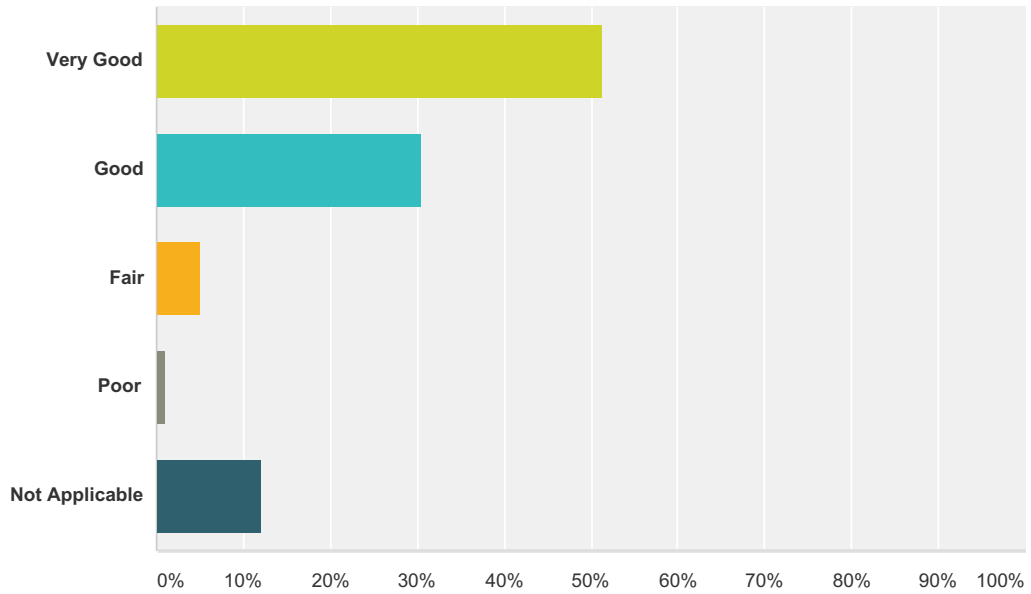

Q4 Parish Hall and Kitchen

Answered: 314 Skipped: 17

Answer Choices	Responses
Very Good	51.27% 161
Good	30.57% 96
Fair	5.10% 16
Poor	0.96% 3
Not Applicable	12.10% 38
Total	314