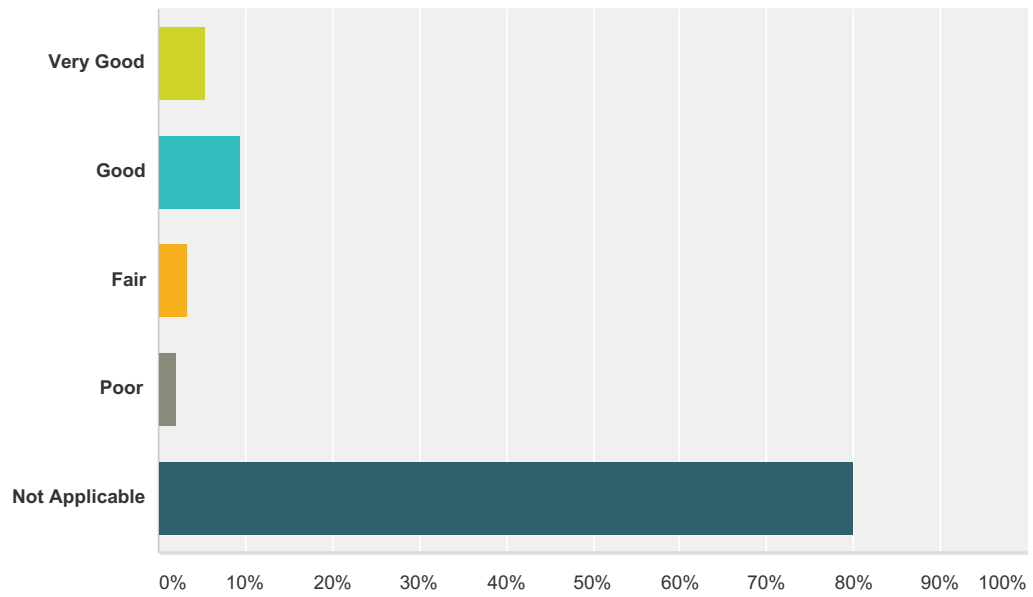

Q32 GIFT Program (K - 5th Grade) Summer Faith Week

Answered: 298 Skipped: 33

Answer Choices	Responses
Very Good	5.37% 16
Good	9.40% 28
Fair	3.36% 10
Poor	2.01% 6
Not Applicable	79.87% 238
Total	298