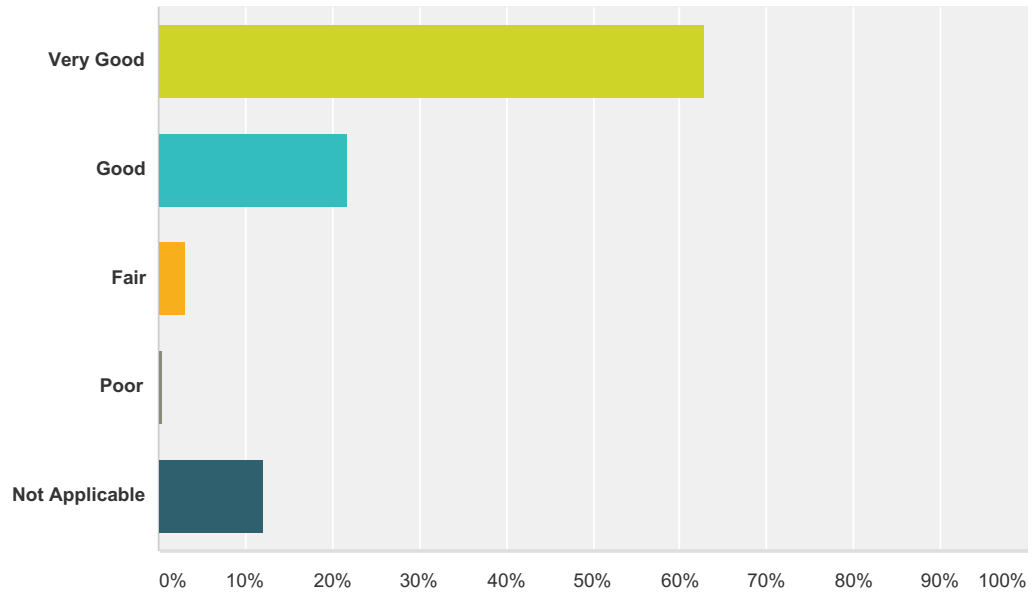

Q1 Worship Space

Answered: 331 Skipped: 0

Answer Choices	Responses
Very Good	81.57% 270
Good	16.31% 54
Fair	0.91% 3
Poor	0.60% 2
Not Applicable	0.60% 2
Total	331

Q2 Eucharistic Chapel

Answered: 314 Skipped: 17