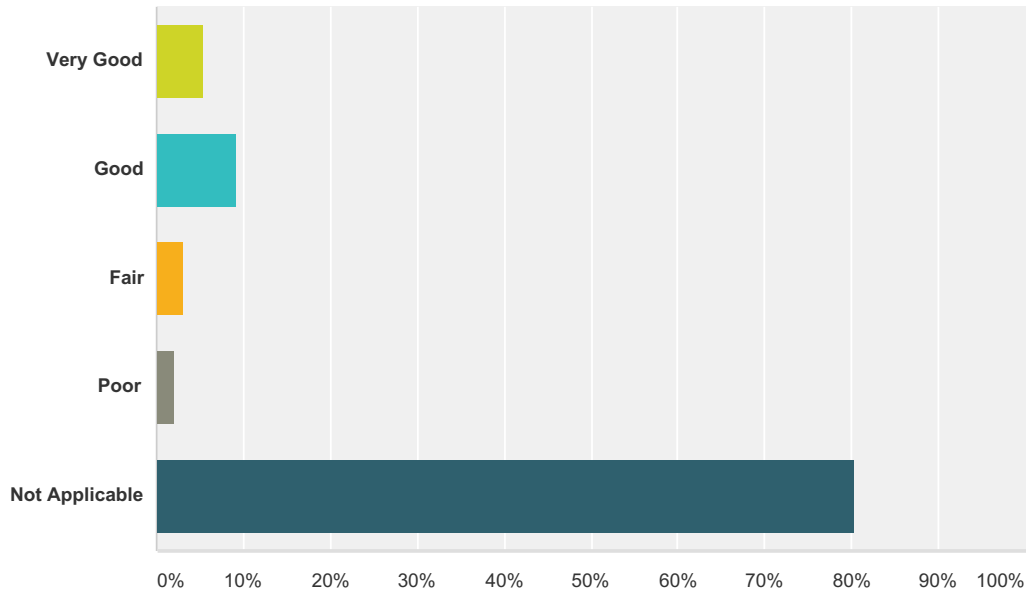

Q33 Middle School (6th - 8th Grade)

Answered: 296 Skipped: 35

Answer Choices	Responses
Very Good	5.41% 16
Good	9.12% 27
Fair	3.04% 9
Poor	2.03% 6
Not Applicable	80.41% 238
Total	296