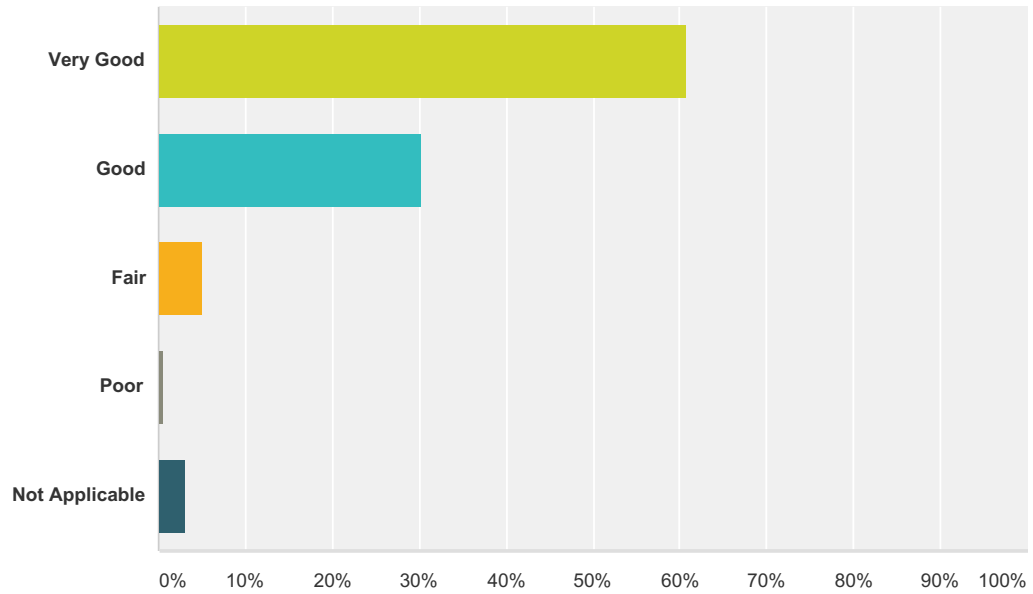

Q3 Gathering Space (Narthex)

Answered: 314 Skipped: 17

Answer Choices	Responses
Very Good	60.83% 191
Good	30.25% 95
Fair	5.10% 16
Poor	0.64% 2
Not Applicable	3.18% 10
Total	314