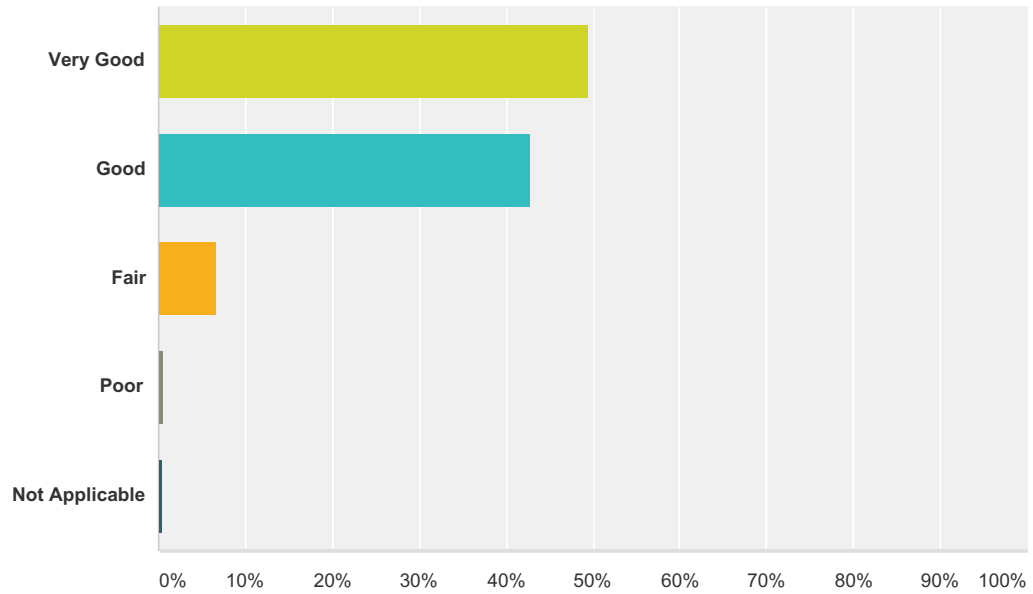

Q43 Announcements at Mass

Answered: 301 Skipped: 30

Answer Choices	Responses
Very Good	49.50% 149
Good	42.86% 129
Fair	6.64% 20
Poor	0.66% 2
Not Applicable	0.33% 1
Total	301