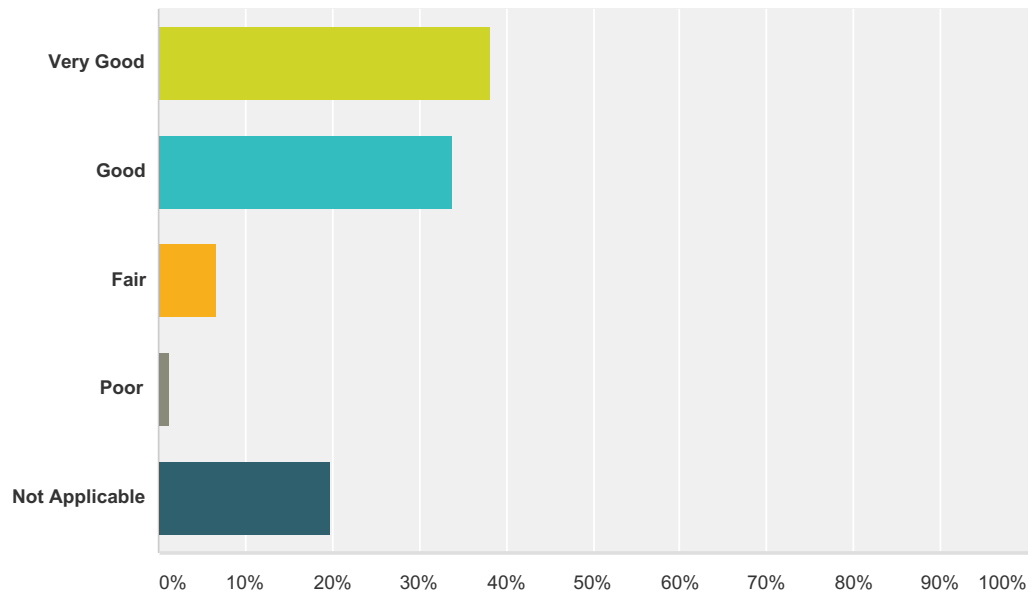

Q40 Parable (Manchester Diocese Magazine)

Answered: 296 Skipped: 35

Answer Choices	Responses
Very Good	38.18% 113
Good	33.78% 100
Fair	6.76% 20
Poor	1.35% 4
Not Applicable	19.93% 59
Total	296