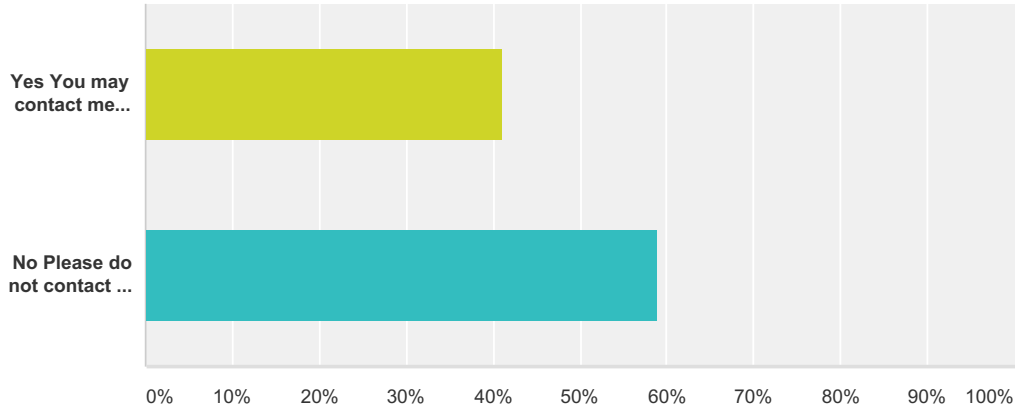

Q68 We may follow up with some survey respondents to help us better understand the responses we will have received. Would you be willing to be contacted for this? Note: This is optional and we will not contract you regarding your responses to this survey without your consent.

Answered: 258 Skipped: 73

Answer Choices	Responses	
Yes You may contact me regarding my survey.	41.09%	106
No Please do not contact me regarding my survey	58.91%	152
Total		258