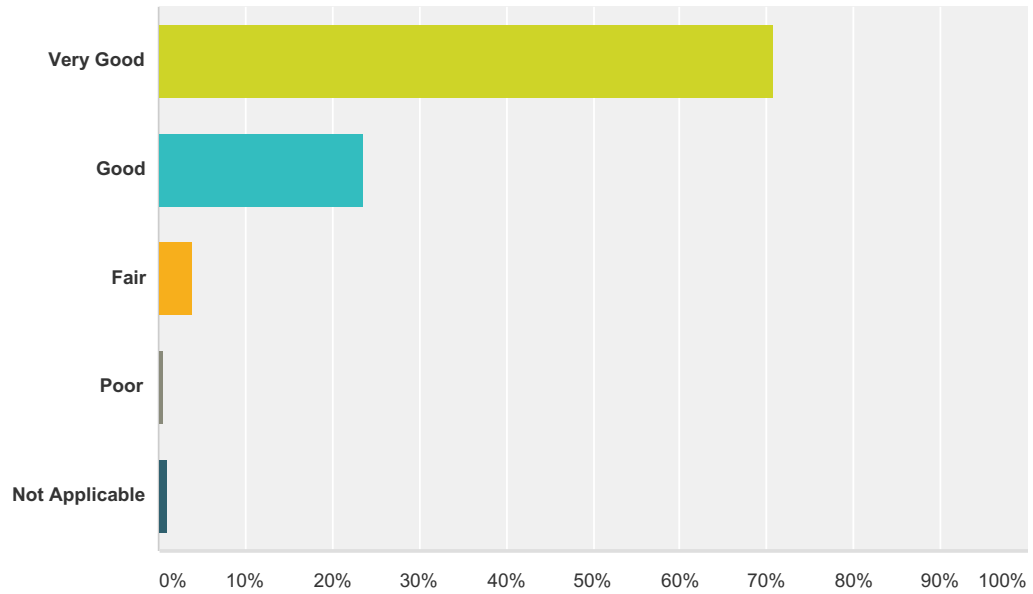

Q23 Greeters

Answered: 305 Skipped: 26

Answer Choices	Responses	
Very Good	70.82%	216
Good	23.61%	72
Fair	3.93%	12
Poor	0.66%	2
Not Applicable	0.98%	3
Total		305