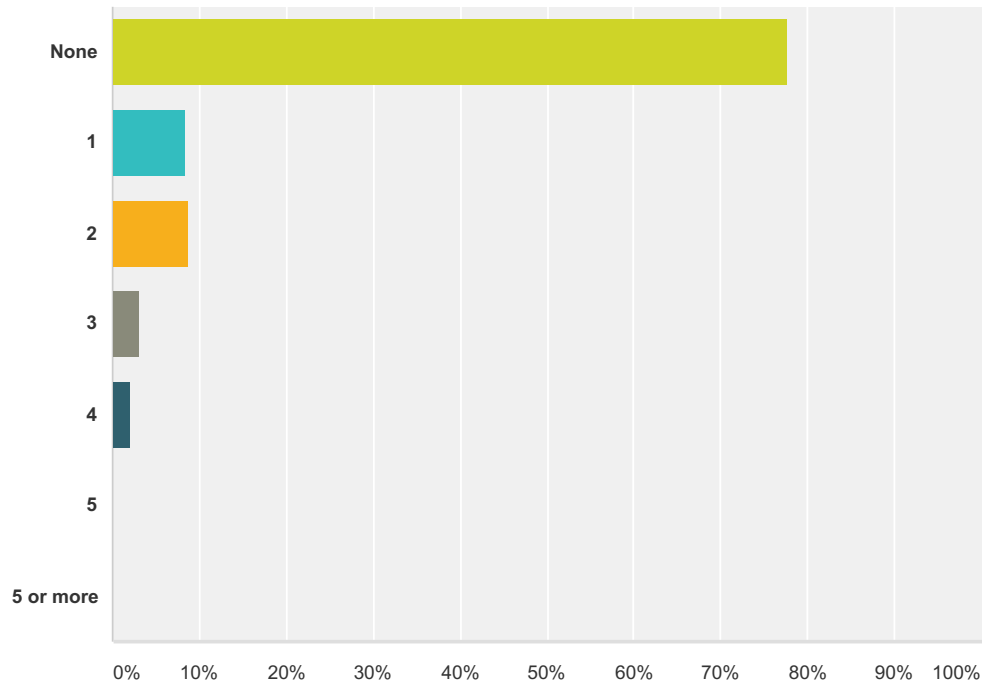

Q66 How many children under age 18 are in your home?

Answered: 296 Skipped: 35

Answer Choices	Responses	
None	77.70%	230
1	8.45%	25
2	8.78%	26
3	3.04%	9
4	2.03%	6
5	0.00%	0
5 or more	0.00%	0
Total		296