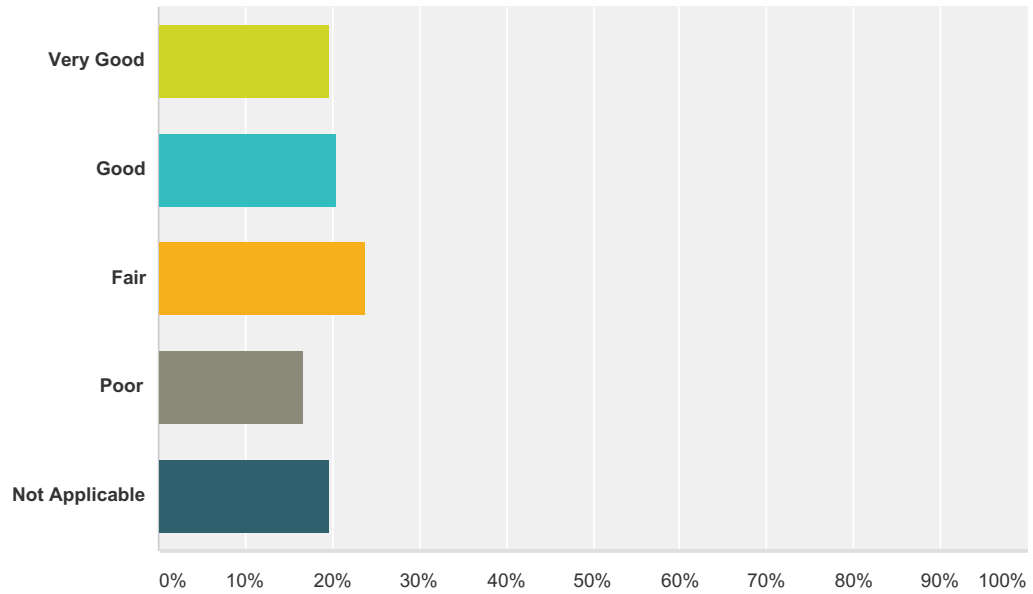

Q17 Adult Choir (Saturday 4PM)

Answered: 307 Skipped: 24

Answer Choices	Responses
Very Good	19.54% 60
Good	20.52% 63
Fair	23.78% 73
Poor	16.61% 51
Not Applicable	19.54% 60
Total	307