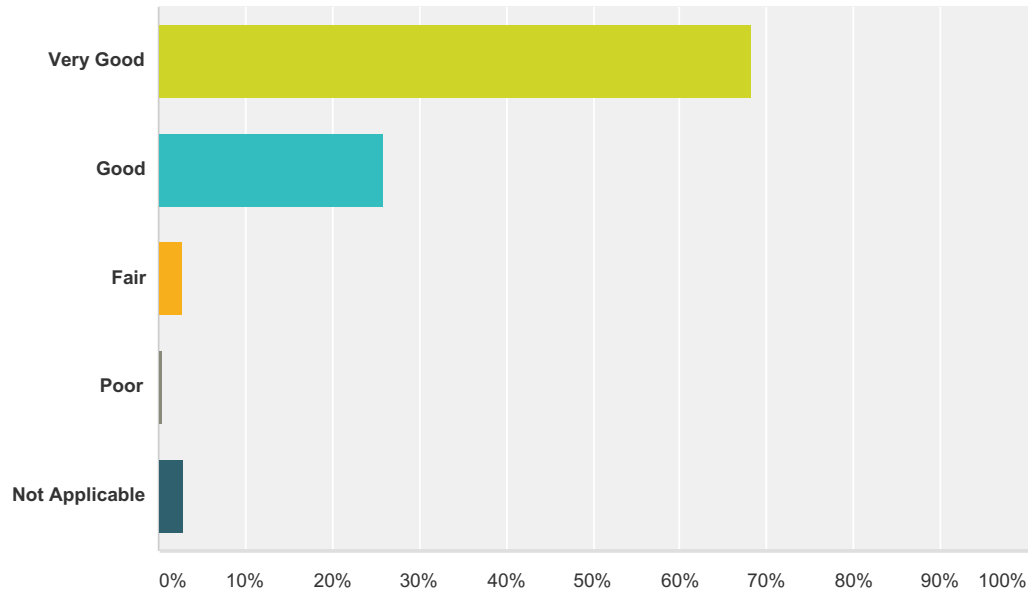

Q24 Youth Altar Servers

Answered: 305 Skipped: 26

Answer Choices	Responses
Very Good	68.20% 208
Good	25.90% 79
Fair	2.62% 8
Poor	0.33% 1
Not Applicable	2.95% 9
Total	305