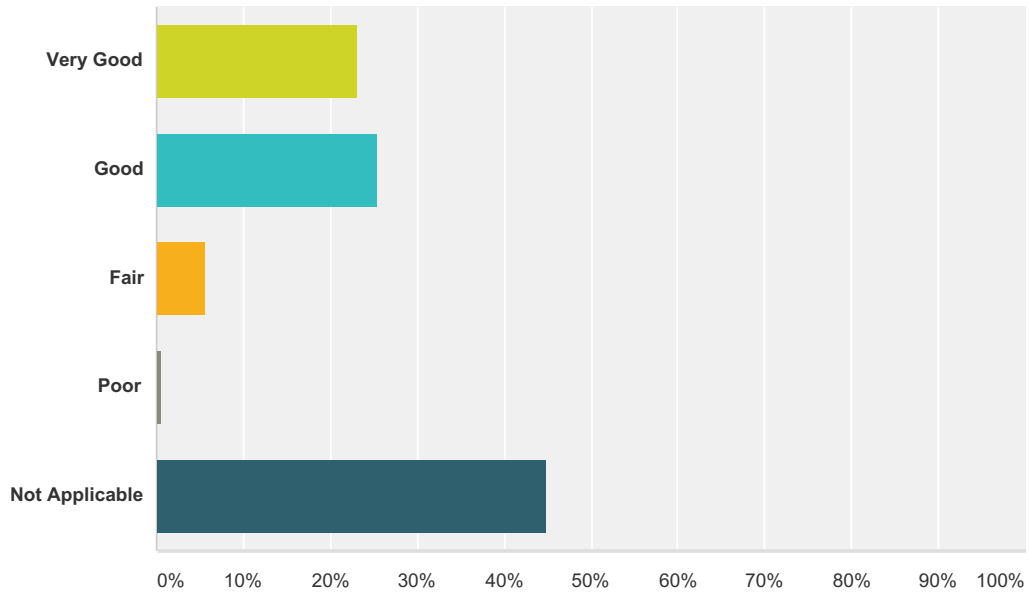

Q6 Classrooms

Answered: 314 Skipped: 17

Answer Choices	Responses
Very Good	23.25% 73
Good	25.48% 80
Fair	5.73% 18
Poor	0.64% 2
Not Applicable	44.90% 141
Total	314