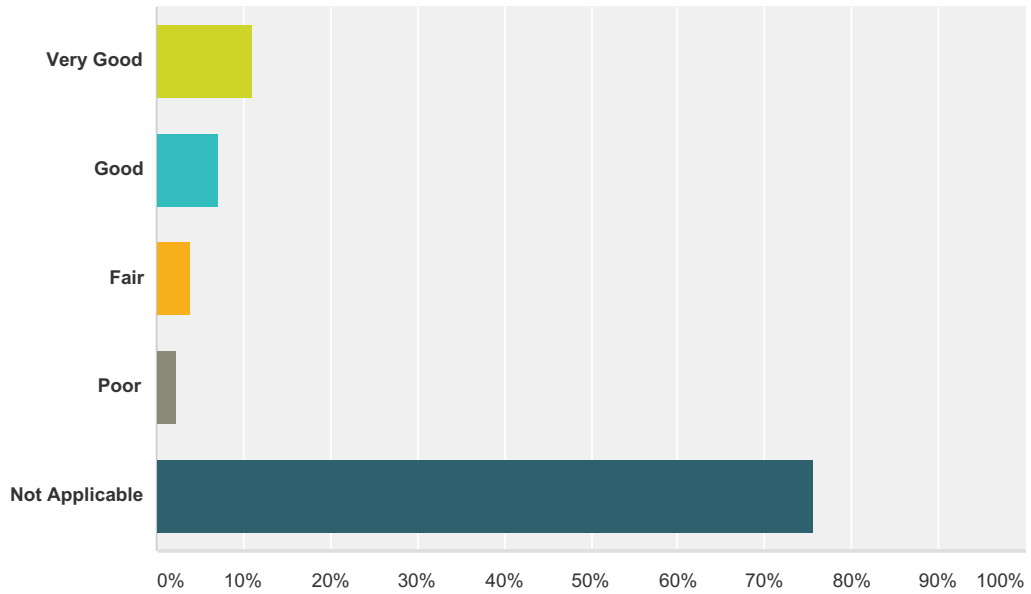

Q31 GIFT Program (K - 5th Grade)

Answered: 299 Skipped: 32

Answer Choices	Responses	
Very Good	11.04%	33
Good	7.02%	21
Fair	4.01%	12
Poor	2.34%	7
Not Applicable	75.59%	226
Total		299