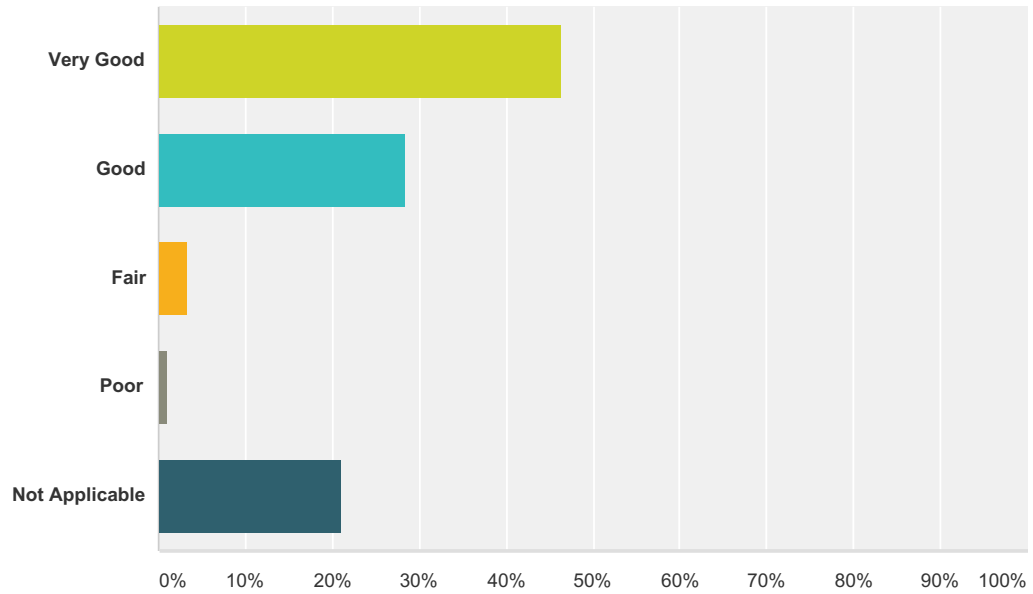

Q19 Youth Choir (Sunday 10AM)

Answered: 307 Skipped: 24

Answer Choices	Responses
Very Good	46.25% 142
Good	28.34% 87
Fair	3.26% 10
Poor	0.98% 3
Not Applicable	21.17% 65
Total	307