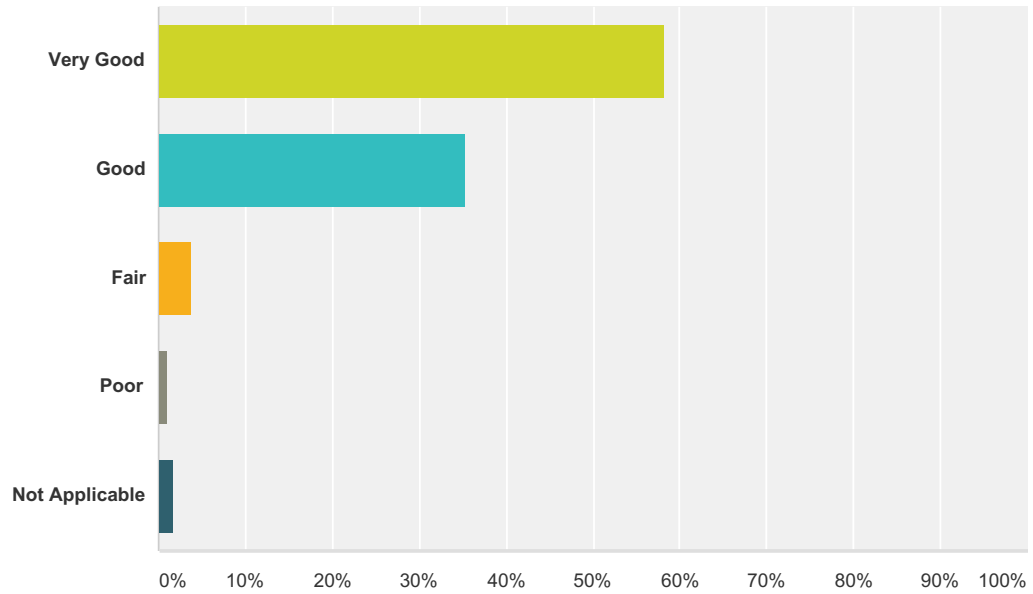

Q42 Church Bulletin

Answered: 300 Skipped: 31

Answer Choices	Responses	
Very Good	58.33%	175
Good	35.33%	106
Fair	3.67%	11
Poor	1.00%	3
Not Applicable	1.67%	5
Total		300