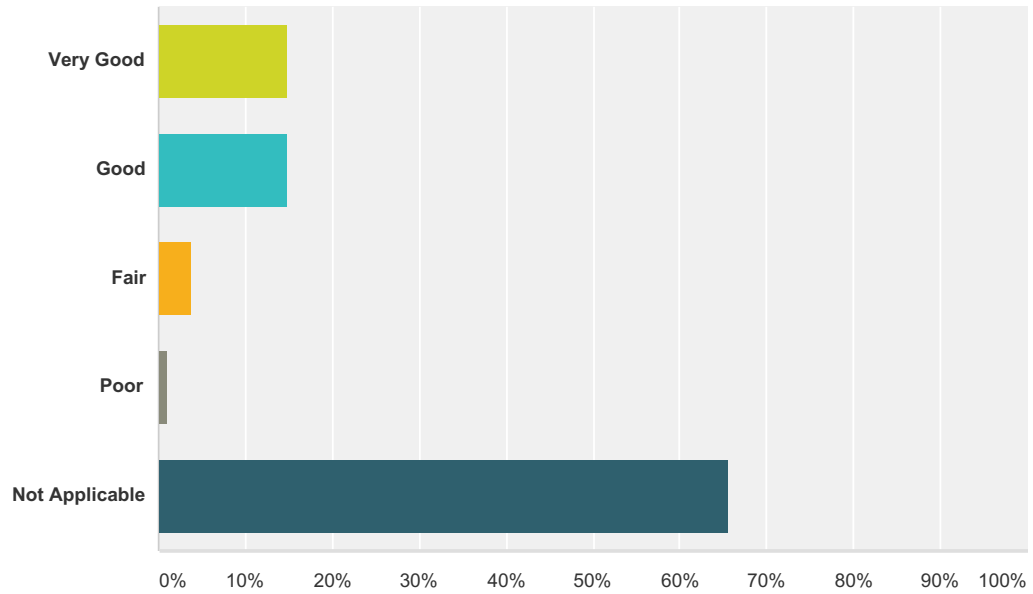

Q39 Bible Study

Answered: 296 Skipped: 35

Answer Choices	Responses
Very Good	14.86% 44
Good	14.86% 44
Fair	3.72% 11
Poor	1.01% 3
Not Applicable	65.54% 194
Total	296