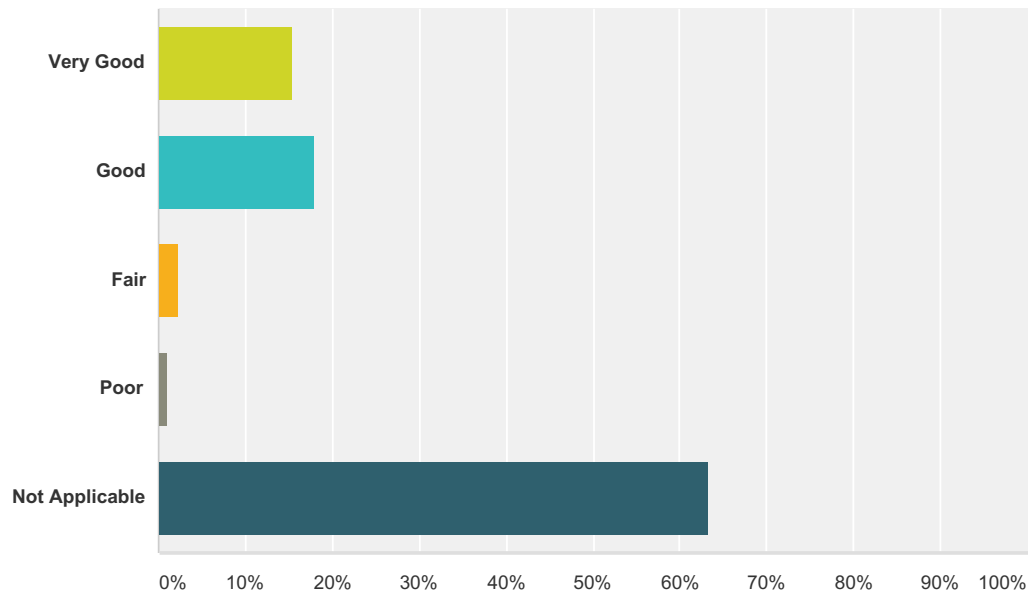

Q52 Family Ministry Activities (Palace Theater Events, Mom's night out, etc.)

Answered: 296 Skipped: 35

Answer Choices	Responses
Very Good	15.54% 46
Good	17.91% 53
Fair	2.36% 7
Poor	1.01% 3
Not Applicable	63.18% 187
Total	296