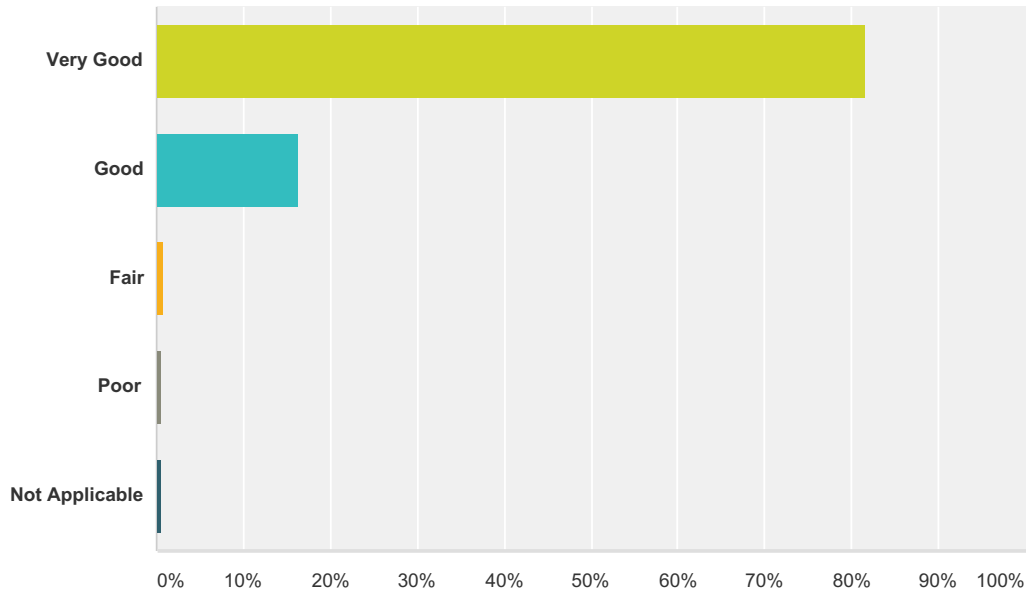

Q1 Worship Space

Answered: 331 Skipped: 0

Answer Choices	Responses
Very Good	81.57% 270
Good	16.31% 54
Fair	0.91% 3
Poor	0.60% 2
Not Applicable	0.60% 2
Total	331

Q2 Eucharistic Chapel

Answered: 314 Skipped: 17