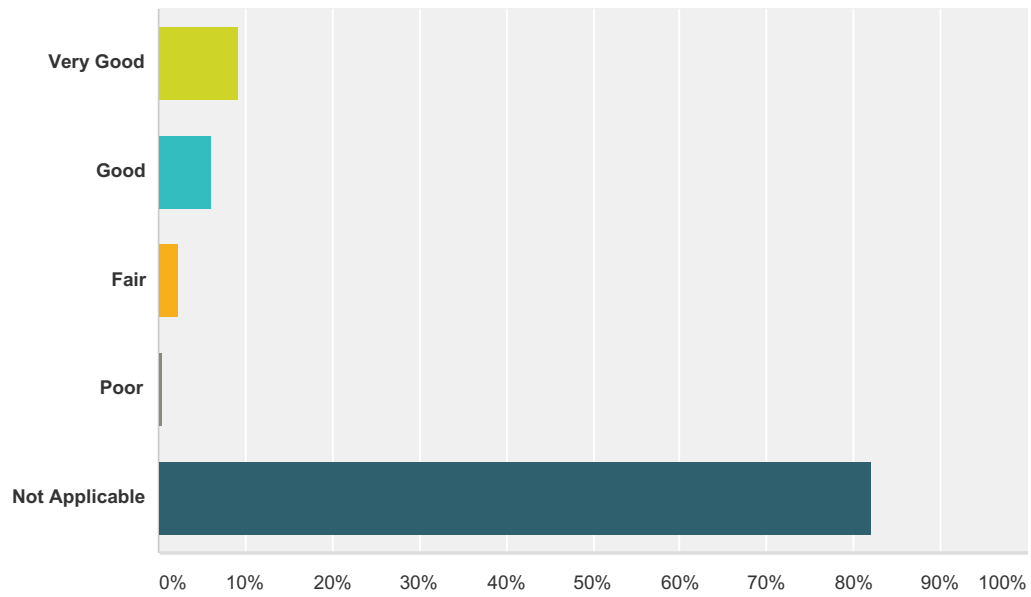

Q37 RCIA (Rite of Christian Initiation for Adults)

Answered: 295 Skipped: 36

Answer Choices	Responses	
Very Good	9.15%	27
Good	6.10%	18
Fair	2.37%	7
Poor	0.34%	1
Not Applicable	82.03%	242
Total		295