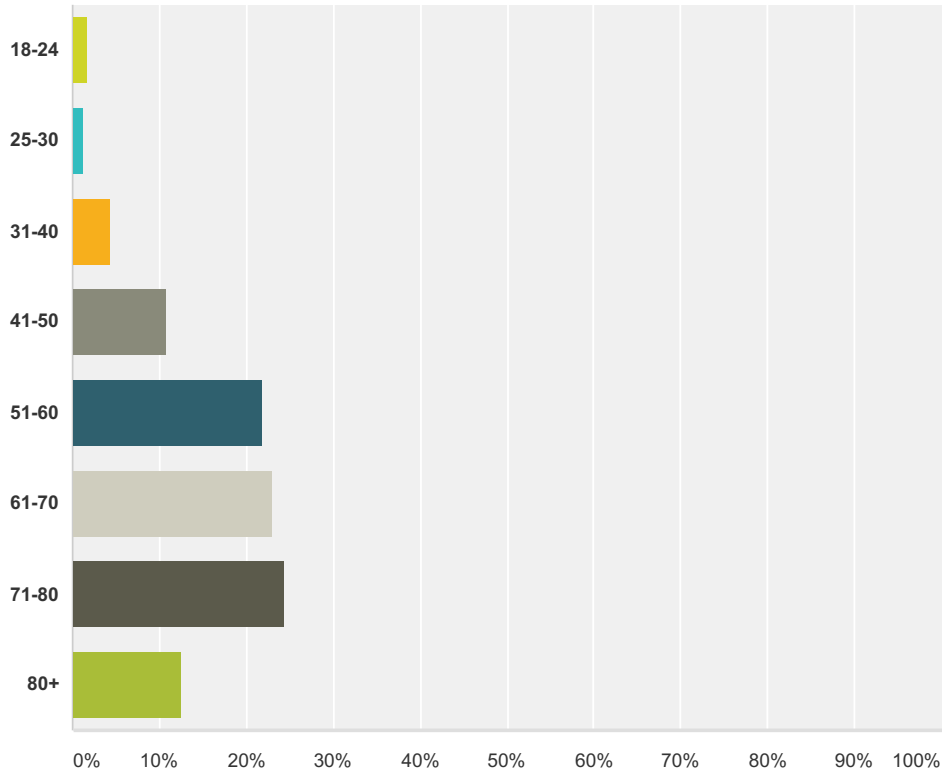

Q65 What is your age?

Answered: 296 Skipped: 35

Answer Choices	Responses	
18-24	1.69%	5
25-30	1.35%	4
31-40	4.39%	13
41-50	10.81%	32
51-60	21.96%	65
61-70	22.97%	68
71-80	24.32%	72
80+	12.50%	37
Total		296