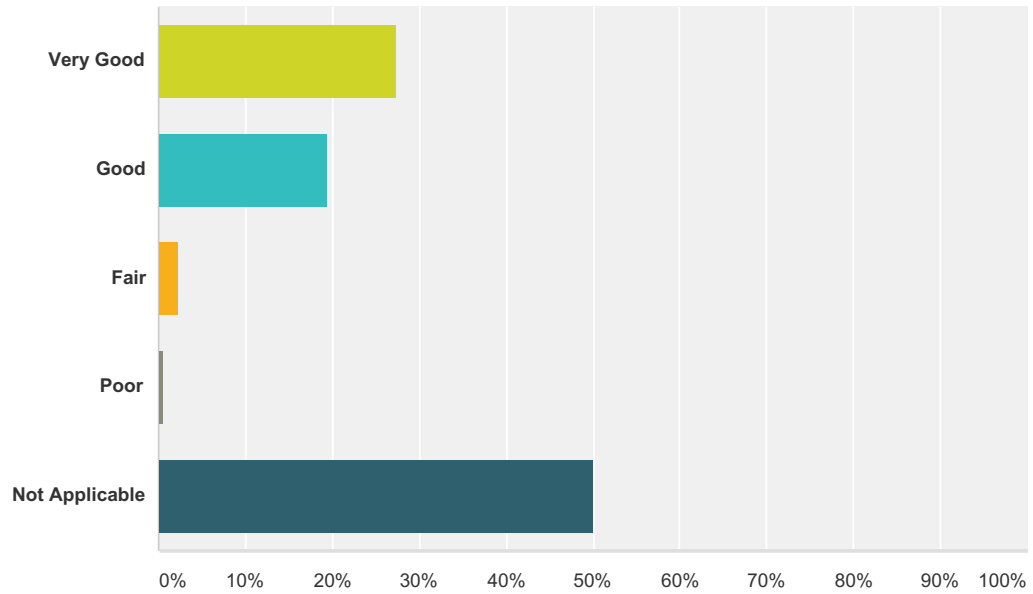

Answered: 298 Skipped: 33

Answer Choices	Responses
Very Good	48.66% 145
Good	39.26% 117
Fair	4.36% 13
Poor	0.34% 1
Not Applicable	7.38% 22
Total	298

Q46 Prayer Line

Answered: 293 Skipped: 38

Answer Choices	Responses
Very Good	27.30% 80
Good	19.45% 57
Fair	2.39% 7
Poor	0.68% 2
Not Applicable	50.17% 147
Total	293