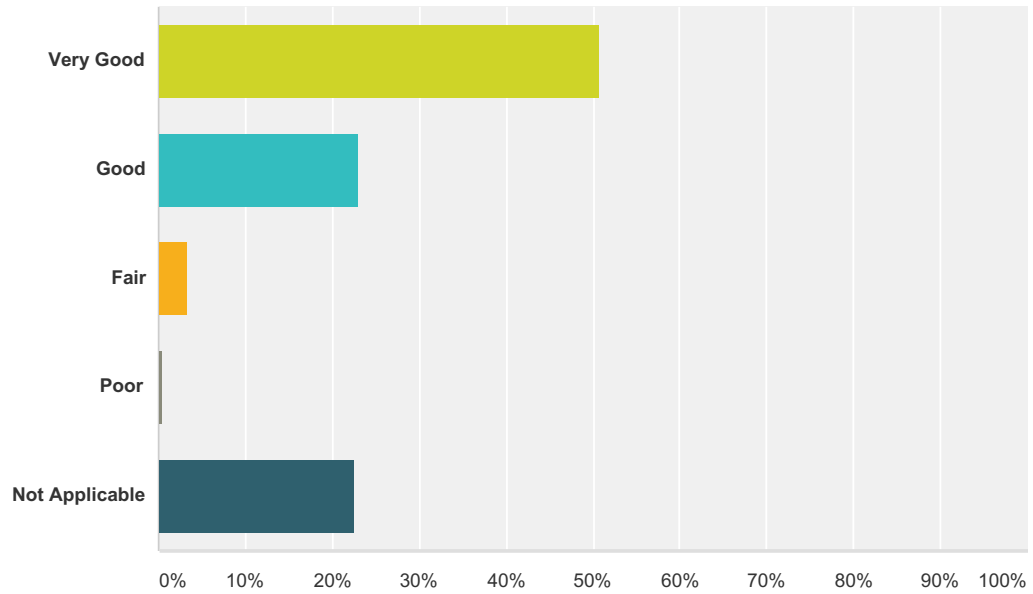

Q20 Teen Choir (Sunday 10AM)

Answered: 305 Skipped: 26

Answer Choices	Responses	
Very Good	50.82%	155
Good	22.95%	70
Fair	3.28%	10
Poor	0.33%	1
Not Applicable	22.62%	69
Total		305