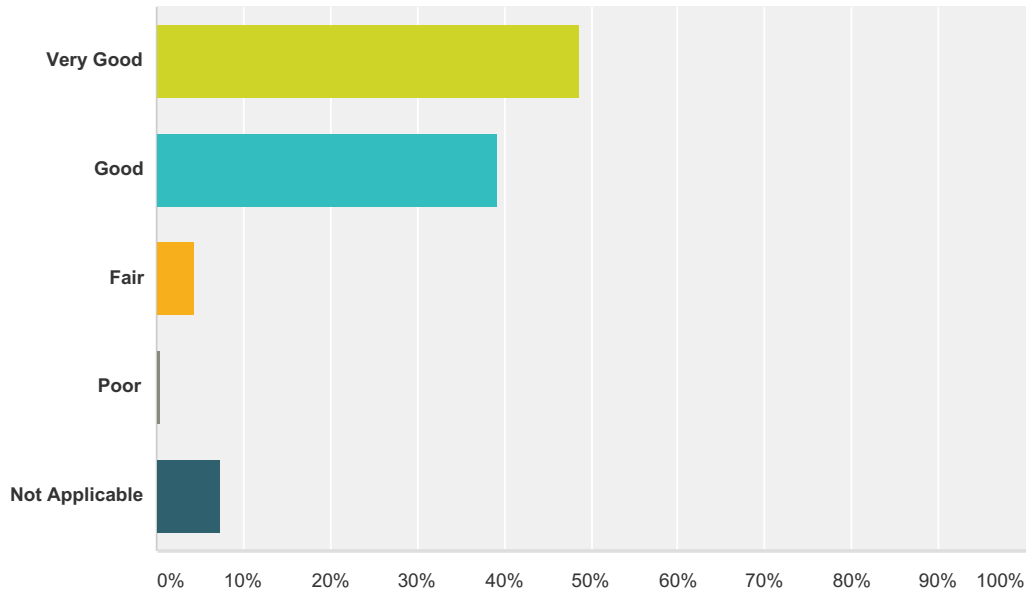

Answered: 298 Skipped: 33

Answer Choices	Responses
Very Good	48.66% 145
Good	39.26% 117
Fair	4.36% 13
Poor	0.34% 1
Not Applicable	7.38% 22
Total	298

Q46 Prayer Line

Answered: 293 Skipped: 38

Answer Choices	Responses
Very Good	27.30% 80
Good	19.45% 57
Fair	2.39% 7
Poor	0.68% 2
Not Applicable	50.17% 147
Total	293