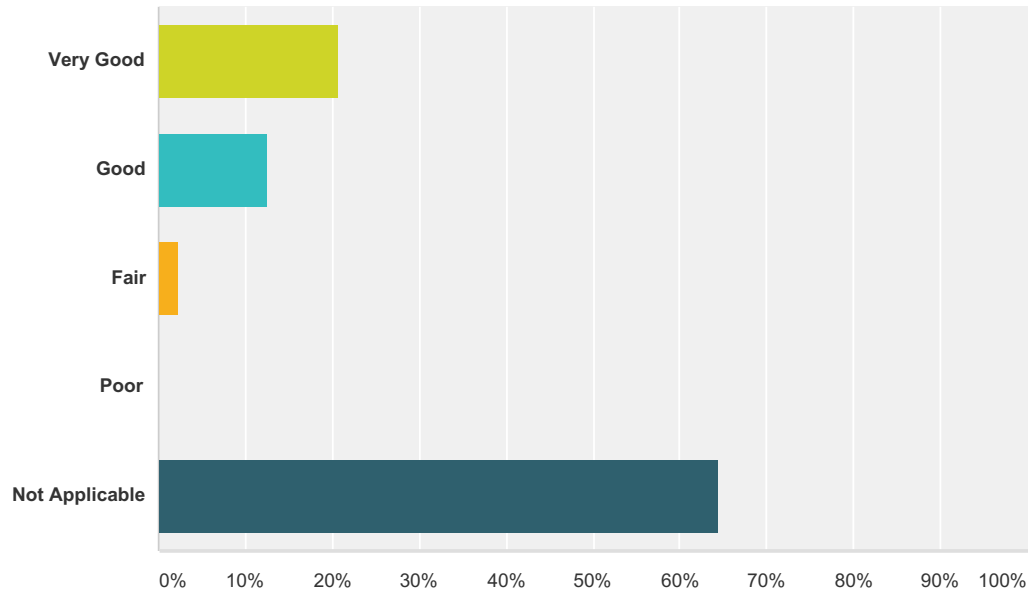

Q12 Communion and Visits to Homebound

Answered: 305 Skipped: 26

Answer Choices	Responses
Very Good	20.66% 63
Good	12.46% 38
Fair	2.30% 7
Poor	0.00% 0
Not Applicable	64.59% 197
Total	305