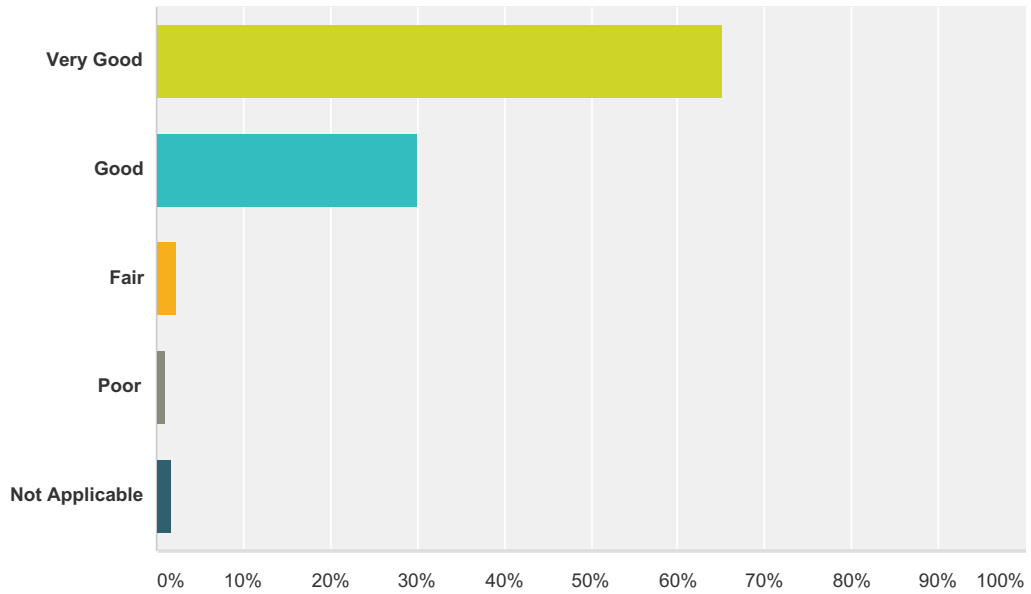

Q26 Lectors

Answered: 306 Skipped: 25

Answer Choices	Responses
Very Good	65.03% 199
Good	30.07% 92
Fair	2.29% 7
Poor	0.98% 3
Not Applicable	1.63% 5
Total	306