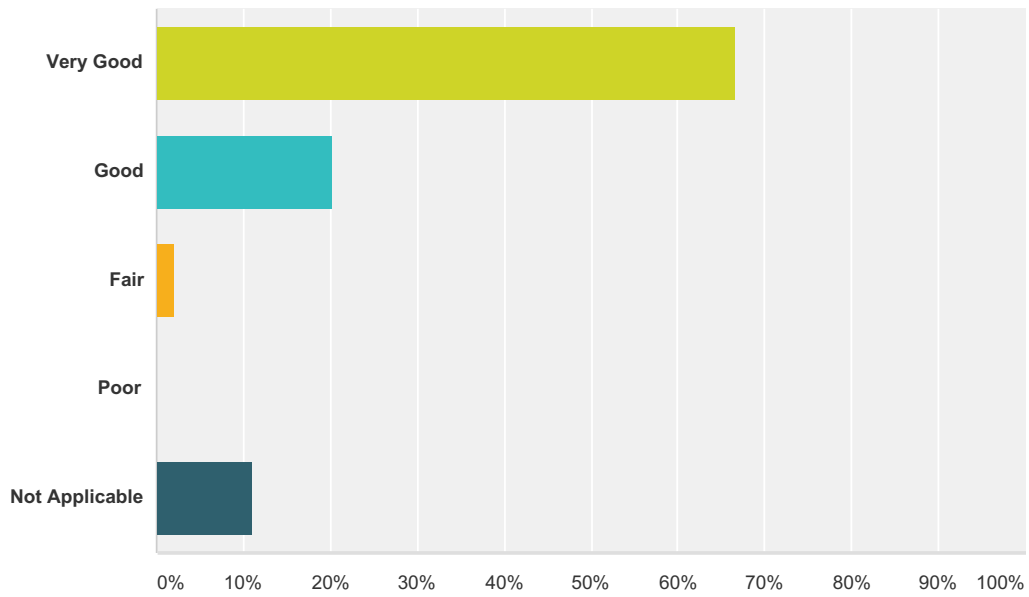

Q54 Giving Tree, Brown Bags, Easter Baskets, etc.

Answered: 300 Skipped: 31

Answer Choices	Responses
Very Good	66.67% 200
Good	20.33% 61
Fair	2.00% 6
Poor	0.00% 0
Not Applicable	11.00% 33
Total	300