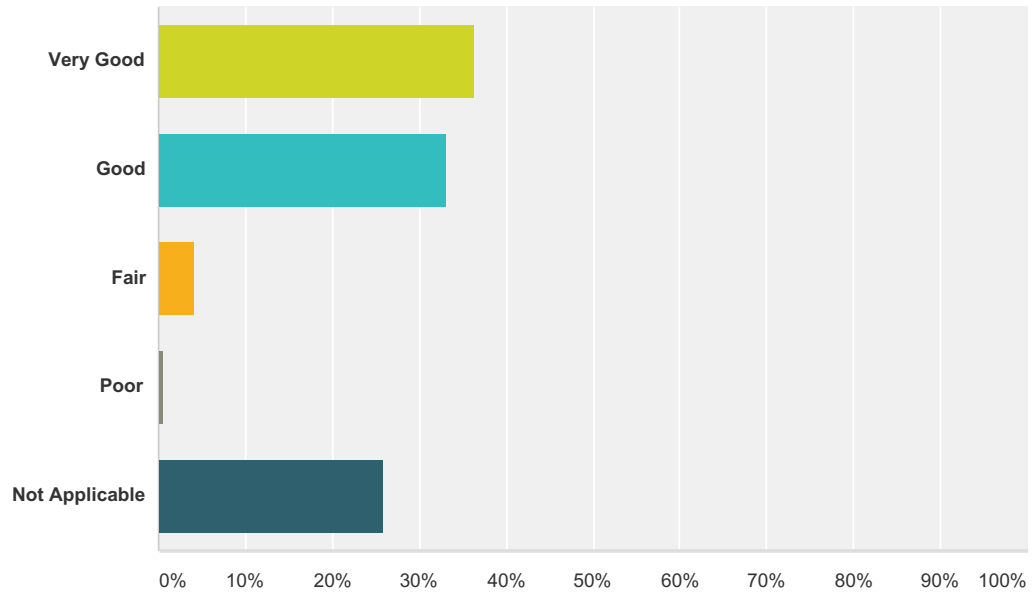

Q4 Parish Hall and Kitchen

Answered: 314 Skipped: 17

Answer Choices	Responses
Very Good	51.27% 161
Good	30.57% 96
Fair	5.10% 16
Poor	0.96% 3
Not Applicable	12.10% 38
Total	314

Q5 Parish Meeting Rooms

Answered: 314 Skipped: 17