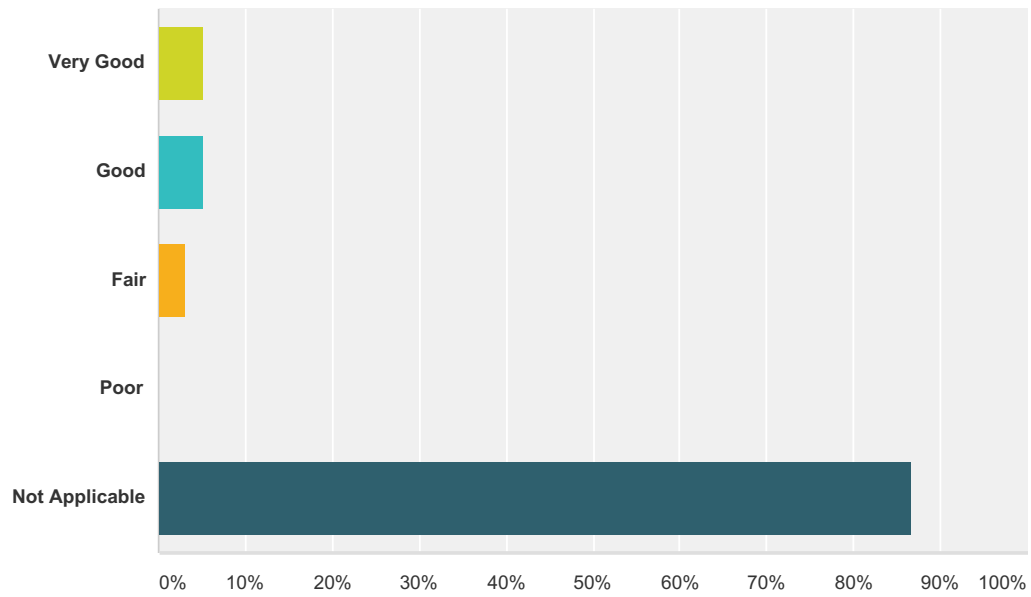

Answer Choices	Responses
Very Good	7.80% 23
Good	8.47% 25
Fair	3.05% 9
Poor	1.02% 3
Not Applicable	79.66% 235
Total	295

Q36 RCIC (Rite of Christian Initiation for Children)

Answered: 293 Skipped: 38

Answer Choices	Responses
Very Good	5.12% 15
Good	5.12% 15
Fair	3.07% 9
Poor	0.00% 0
Not Applicable	86.69% 254
Total	293