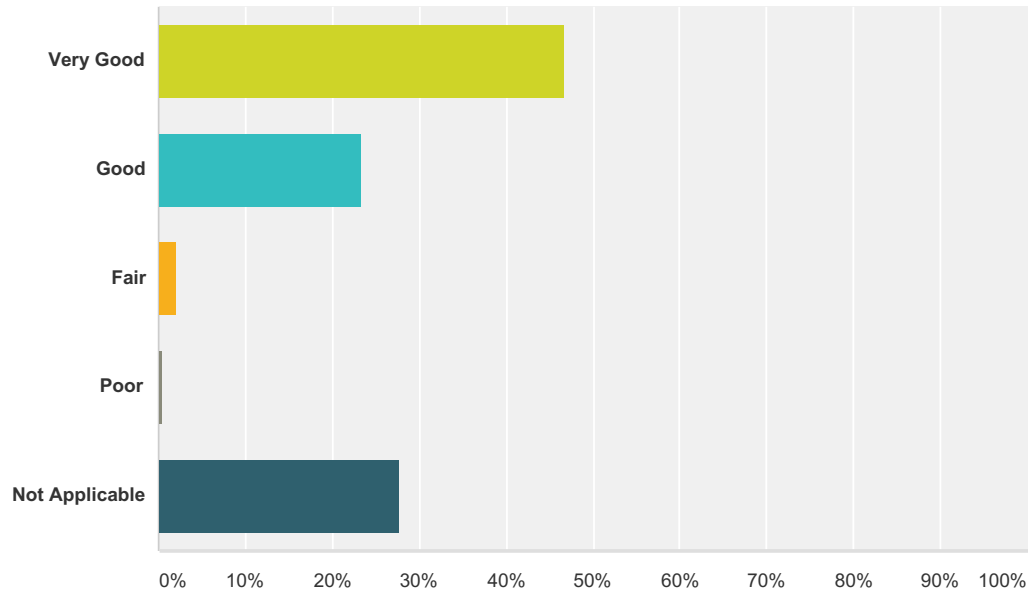

Q50 Coffee and Donuts

Answered: 300 Skipped: 31

Answer Choices	Responses
Very Good	46.67% 140
Good	23.33% 70
Fair	2.00% 6
Poor	0.33% 1
Not Applicable	27.67% 83
Total	300