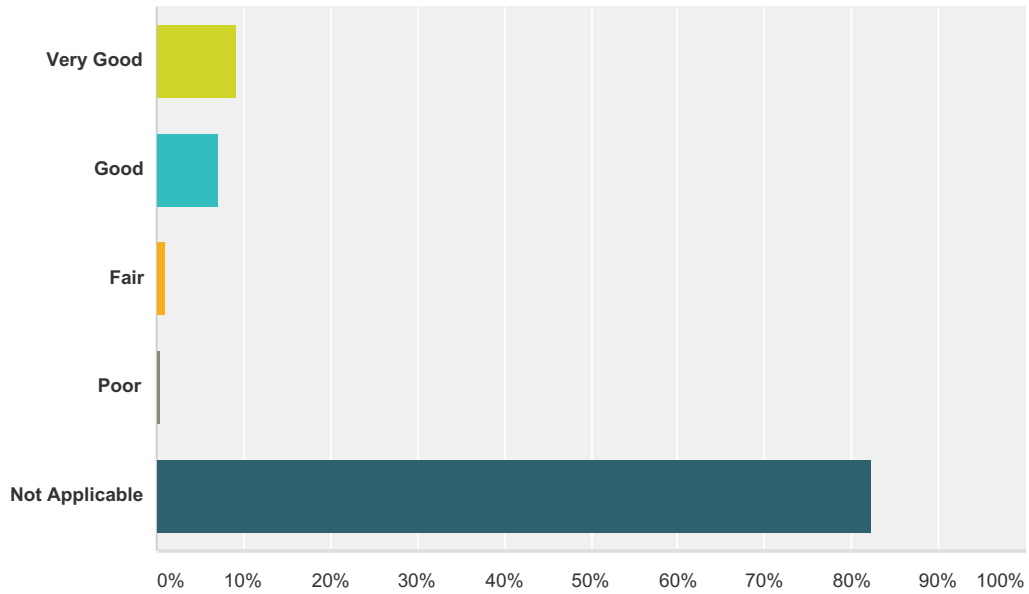

Answer Choices	Responses
Very Good	20.66% 63
Good	12.46% 38
Fair	2.30% 7
Poor	0.00% 0
Not Applicable	64.59% 197
Total	305

Q13 Anointing of the Sick

Answered: 305 Skipped: 26

Answer Choices	Responses	
Very Good	14.10%	43
Good	9.18%	28
Fair	0.98%	3
Poor	0.98%	3
Not Applicable	74.75%	228
Total		305

Q14 Marriage and Marriage Preparation

Answered: 306 Skipped: 25

Answer Choices	Responses	
Very Good	9.15%	28
Good	7.19%	22
Fair	0.98%	3
Poor	0.33%	1
Not Applicable	82.35%	252
Total		306

Q15 Baptism and Baptism Preparation