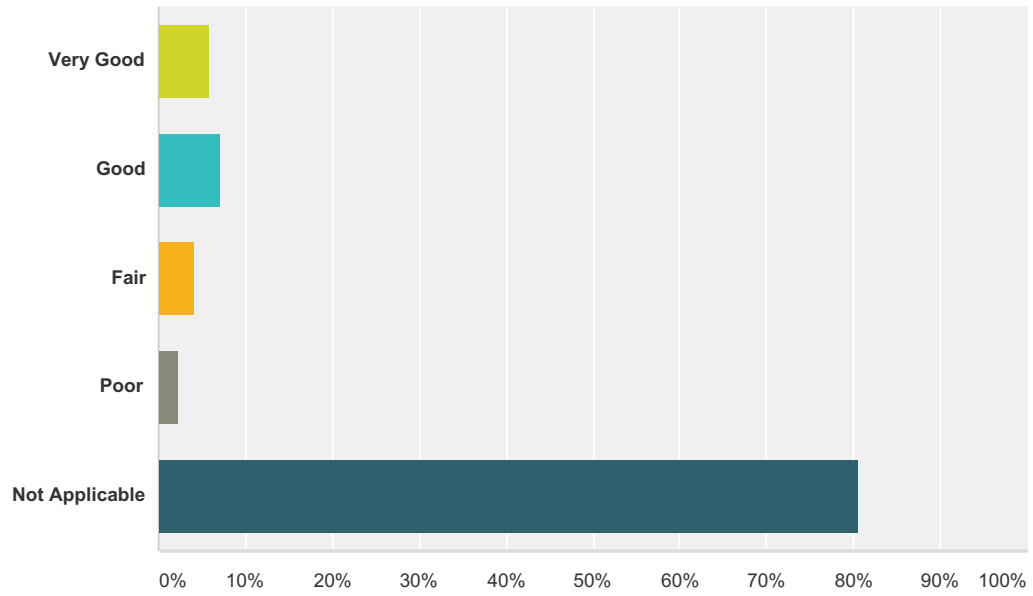

Q34 Confirmation I & II (Grades 9 and 10)

Answered: 294 Skipped: 37

Answer Choices	Responses
Very Good	5.78% 17
Good	7.14% 21
Fair	4.08% 12
Poor	2.38% 7
Not Applicable	80.61% 237
Total	294