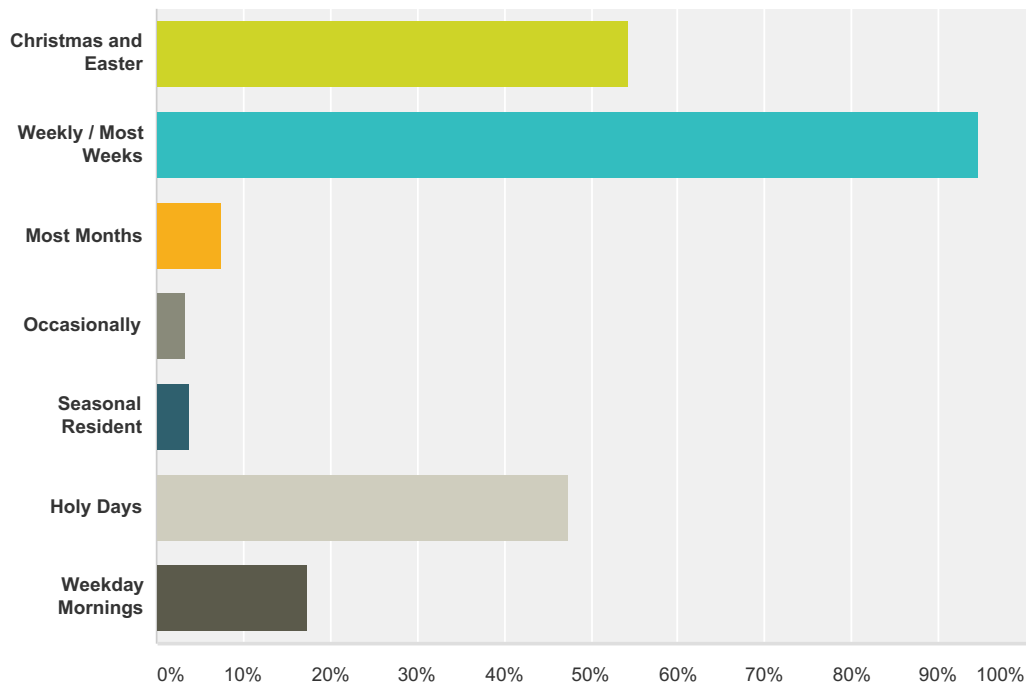

Q67 How often do you attend Mass? Please check all that apply.

Answered: 295 Skipped: 36

Answer Choices	Responses	Count
Christmas and Easter	54.24%	160
Weekly / Most Weeks	94.58%	279
Most Months	7.46%	22
Occasionally	3.39%	10
Seasonal Resident	3.73%	11
Holy Days	47.46%	140
Weekday Mornings	17.29%	51
Total Respondents: 295