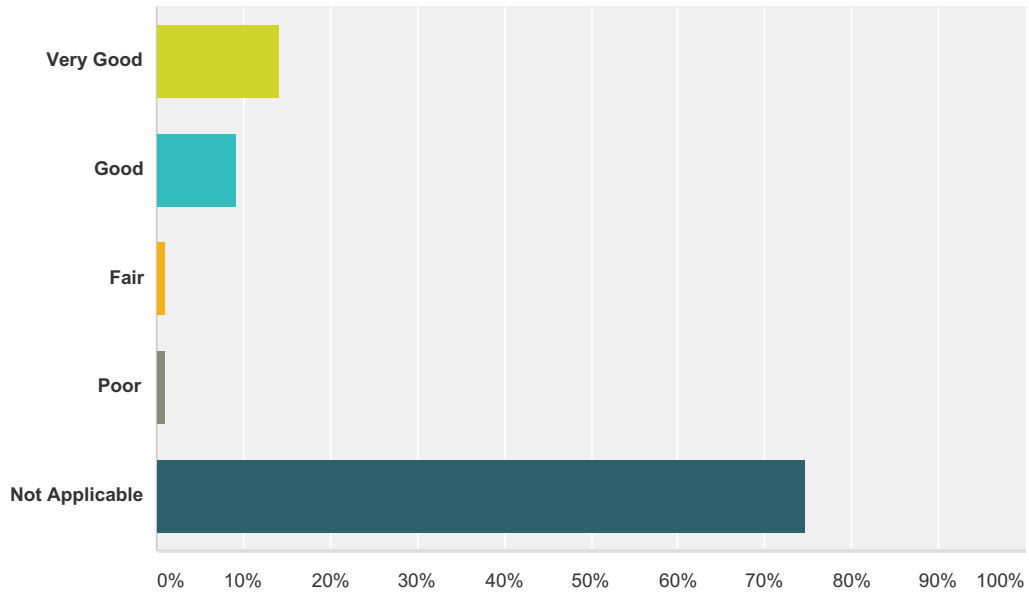

Q13 Anointing of the Sick

Answered: 305 Skipped: 26

Answer Choices	Responses	
Very Good	14.10%	43
Good	9.18%	28
Fair	0.98%	3
Poor	0.98%	3
Not Applicable	74.75%	228
Total		305