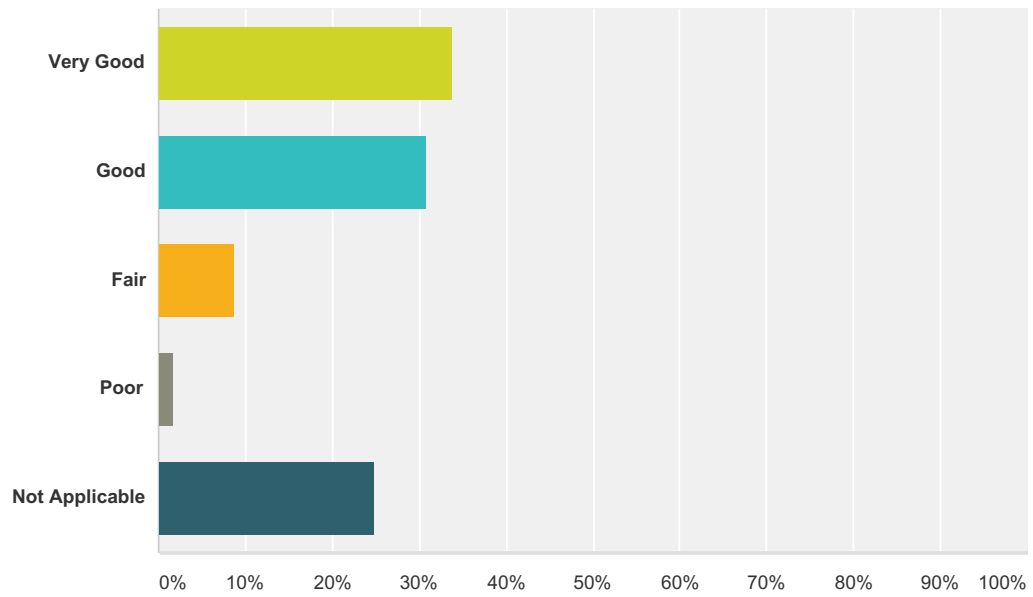

Q10 Sacrament of Reconciliation (Saturday, 3:15PM - 3:45PM)

Answered: 307 Skipped: 24

Answer Choices	Responses
Very Good	33.88% 104
Good	30.94% 95
Fair	8.79% 27
Poor	1.63% 5
Not Applicable	24.76% 76
Total	307