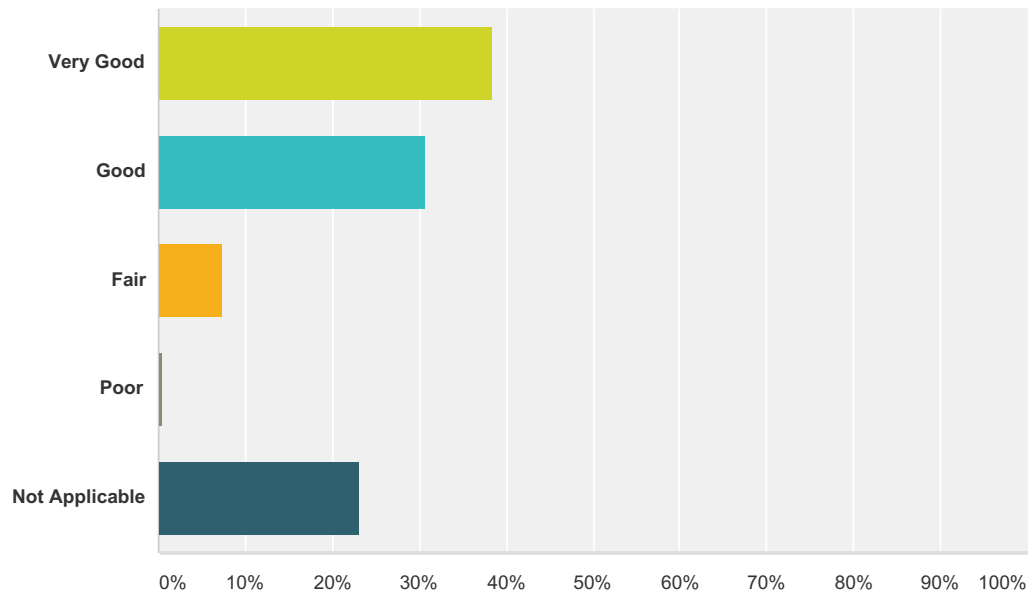

Q47 Parish Website

Answered: 299 Skipped: 32

Answer Choices	Responses
Very Good	38.46% 115
Good	30.77% 92
Fair	7.36% 22
Poor	0.33% 1
Not Applicable	23.08% 69
Total	299