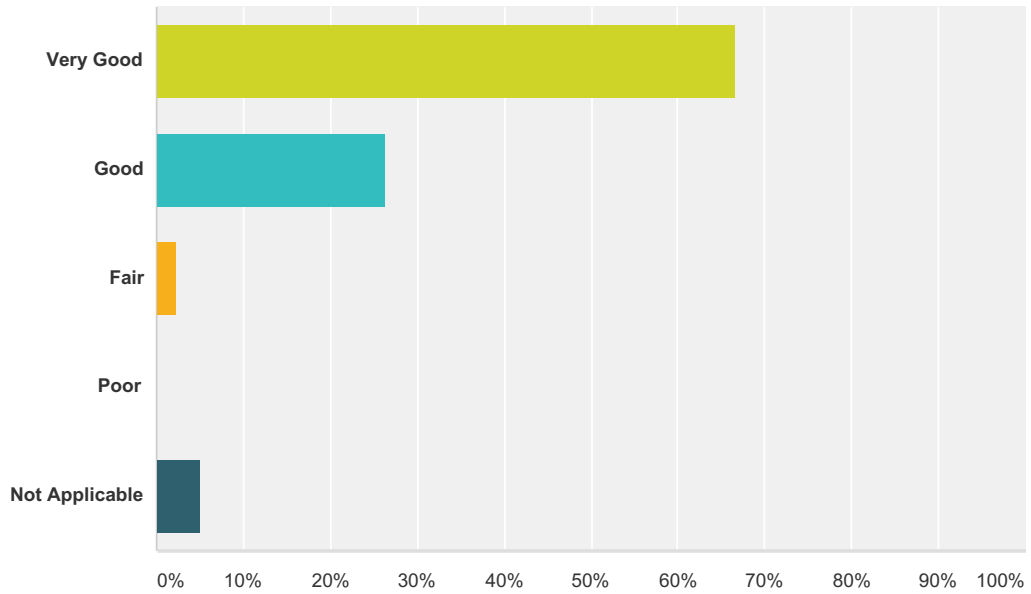

Q24 Youth Altar Servers

Answered: 305 Skipped: 26

Answer Choices	Responses
Very Good	68.20% 208
Good	25.90% 79
Fair	2.62% 8
Poor	0.33% 1
Not Applicable	2.95% 9
Total	305

Q25 Adult Altar Servers

Answered: 305 Skipped: 26