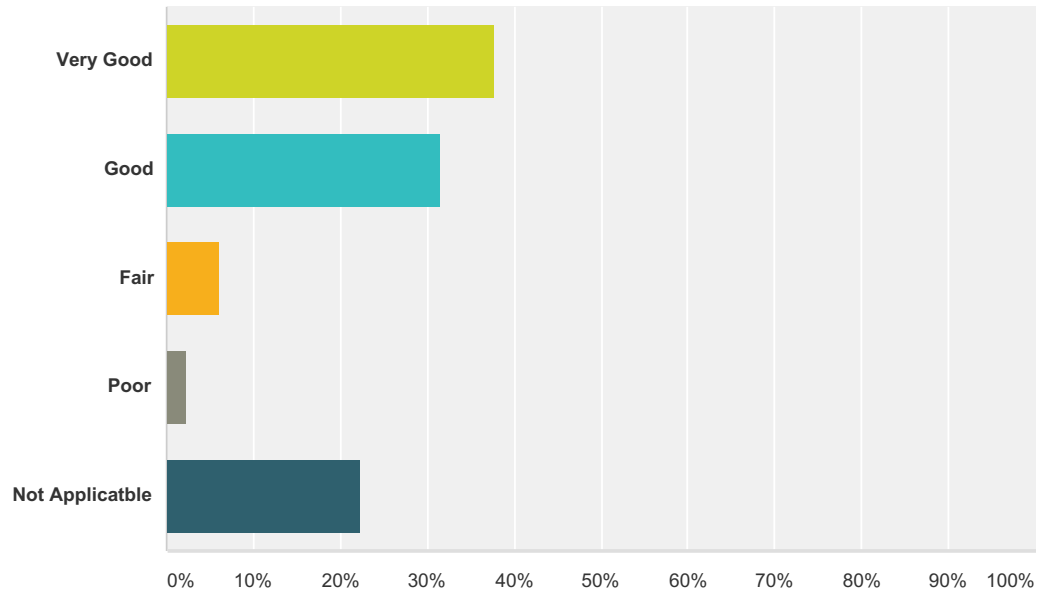

Q44 e-mail Communications

Answered: 299 Skipped: 32

Answer Choices	Responses
Very Good	37.79% 113
Good	31.44% 94
Fair	6.02% 18
Poor	2.34% 7
Not Applicable	22.41% 67
Total	299