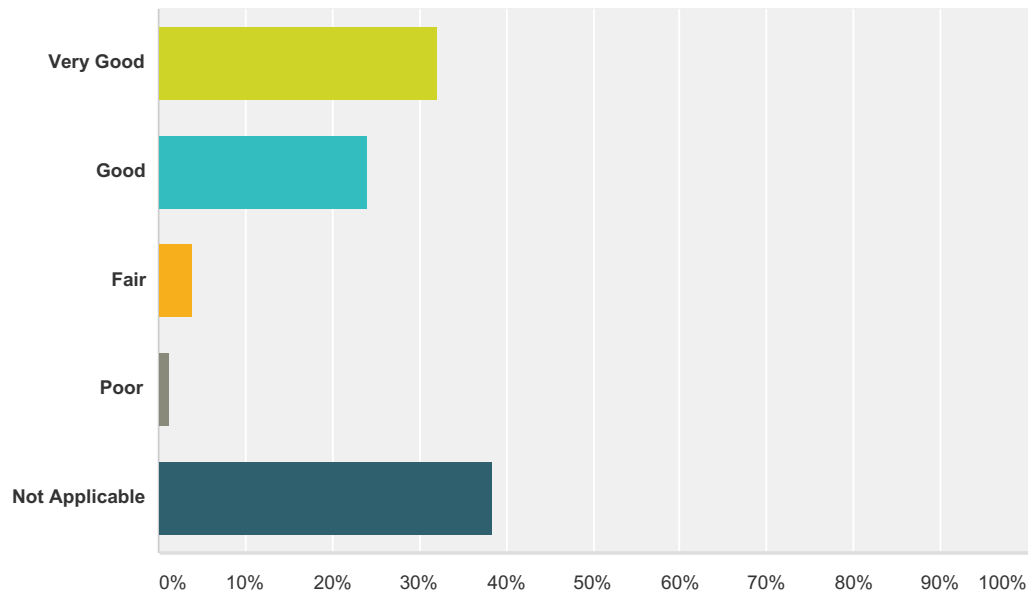

Q11 Adoration (Tuesday 7PM - 8PM & Wednesday 8:30Am - Noon)

Answered: 307 Skipped: 24

Answer Choices	Responses
Very Good	32.25% 99
Good	24.10% 74
Fair	3.91% 12
Poor	1.30% 4
Not Applicable	38.44% 118
Total	307