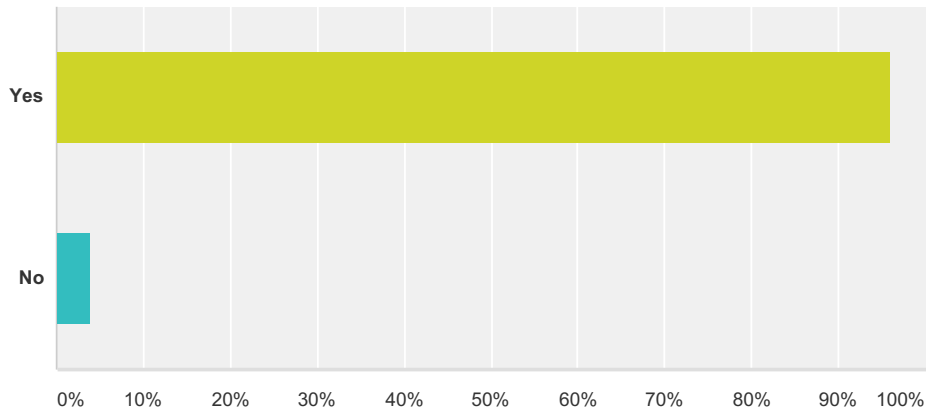

Q63 Are you a registered member of the Parish?

Answered: 296 Skipped: 35

Answer Choices	Responses	
Yes	95.95%	284
No	4.05%	12
Total		296