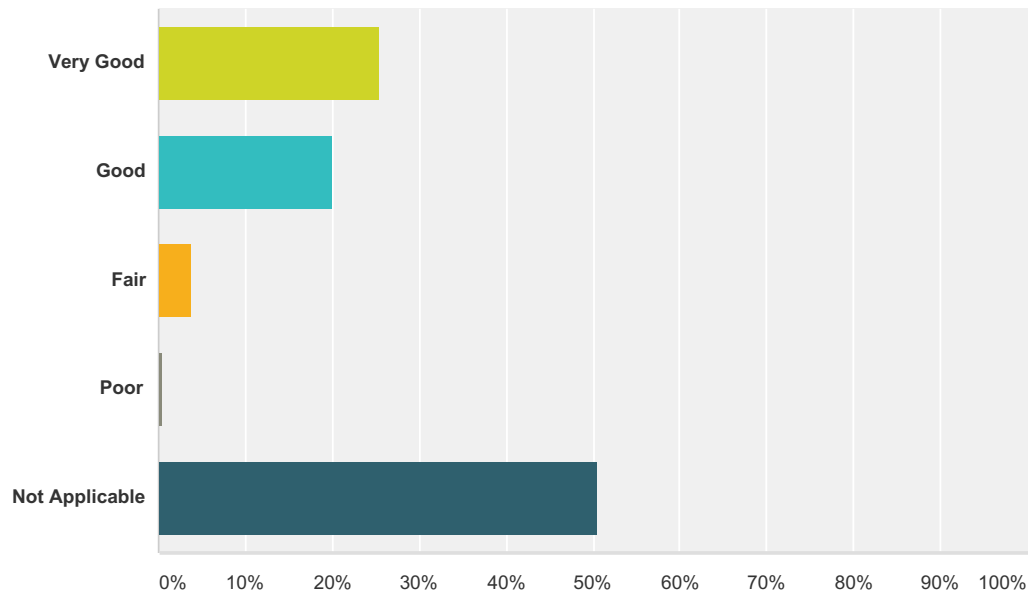

Q38 Adult Formation Programs (Lent and Advent Series, Thursday AM and PM)

Answered: 299 Skipped: 32

Answer Choices	Responses
Very Good	25.42% 76
Good	20.07% 60
Fair	3.68% 11
Poor	0.33% 1
Not Applicable	50.50% 151
Total	299