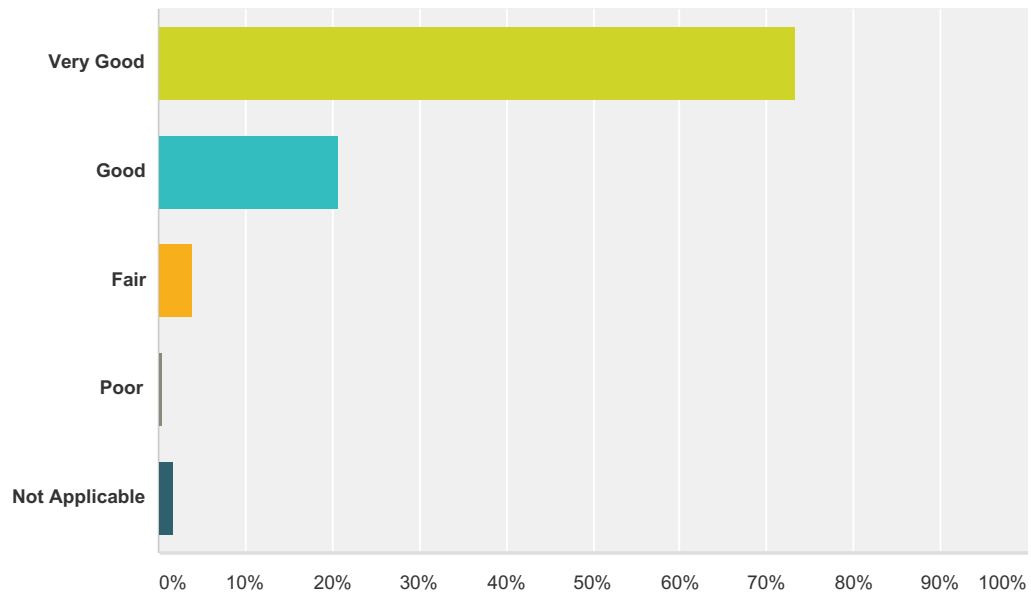

Q29 Worship Space Art and Environment (Decorations)

Answered: 304 Skipped: 27

Answer Choices	Responses
Very Good	73.36% 223
Good	20.72% 63
Fair	3.95% 12
Poor	0.33% 1
Not Applicable	1.64% 5
Total	304