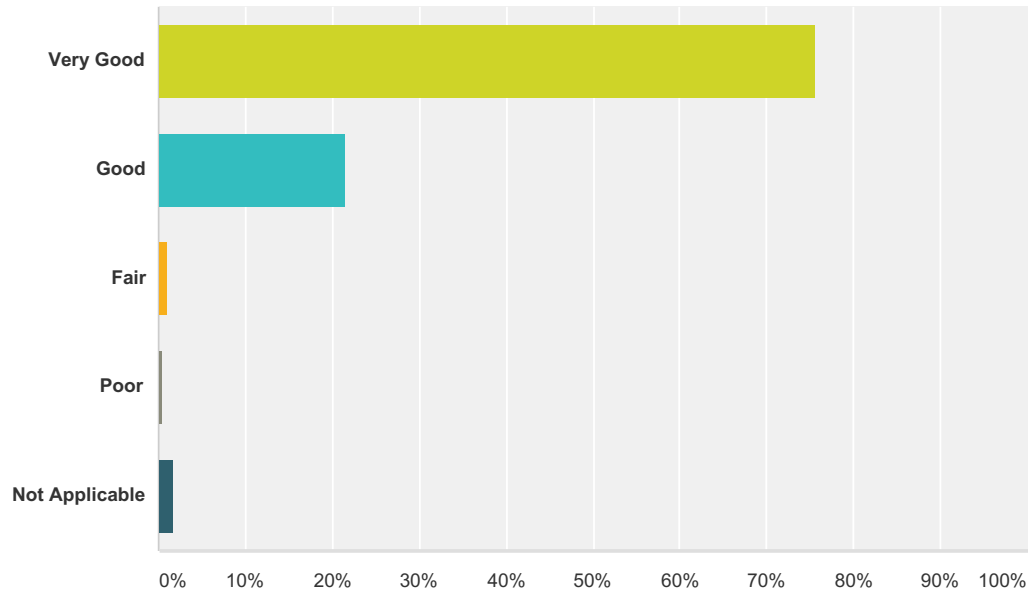

Q28 Eucharistic Ministers

Answered: 306 Skipped: 25

Answer Choices	Responses
Very Good	75.49% 231
Good	21.57% 66
Fair	0.98% 3
Poor	0.33% 1
Not Applicable	1.63% 5
Total	306