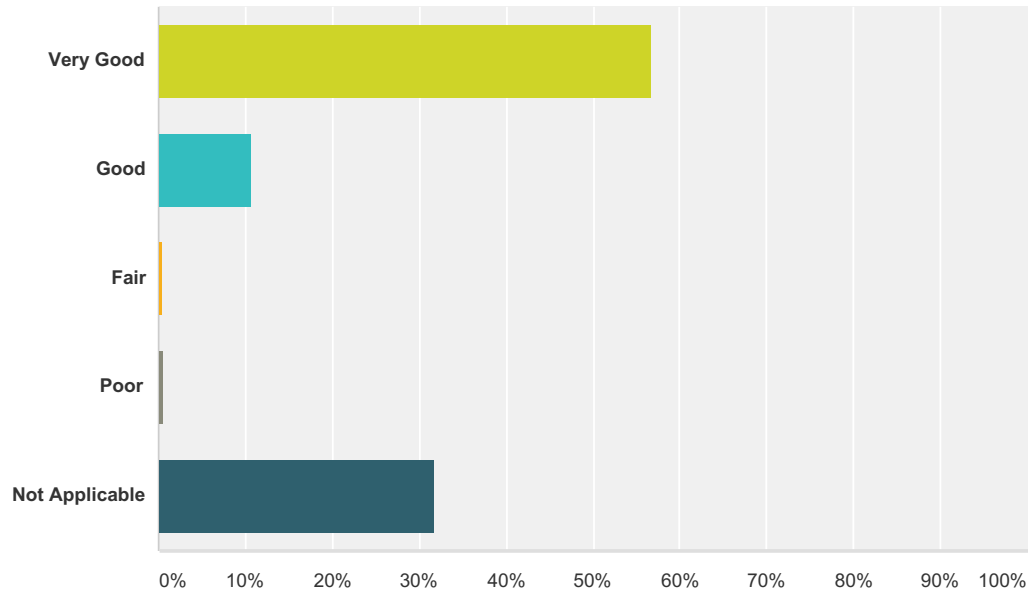

Q21 Road to Emmaus (Sunday 10AM)

Answered: 303 Skipped: 28

Answer Choices	Responses
Very Good	56.77% 172
Good	10.56% 32
Fair	0.33% 1
Poor	0.66% 2
Not Applicable	31.68% 96
Total	303