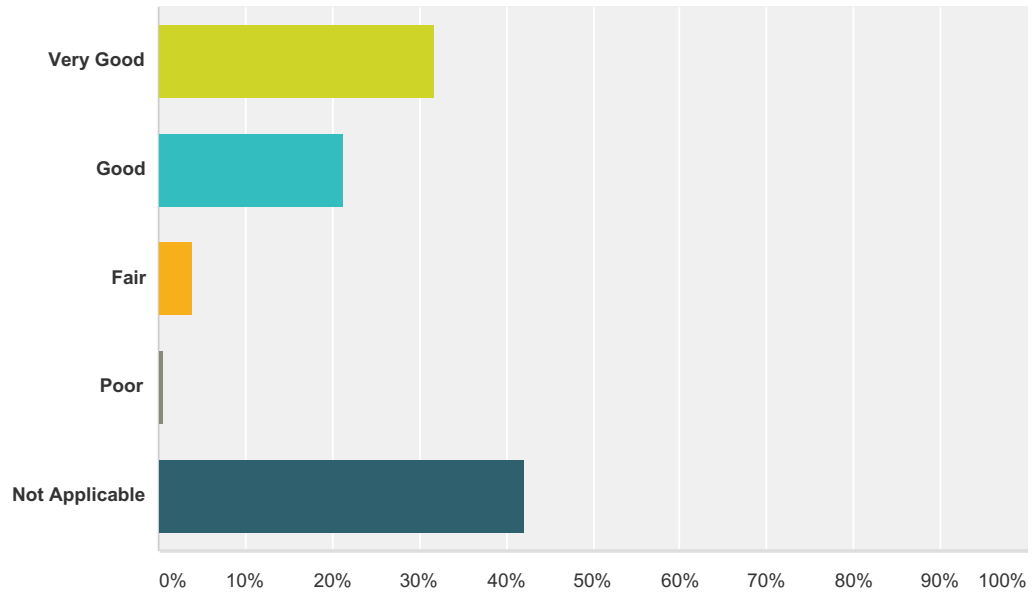

Q51 Parish Breakfasts and Suppers

Answered: 296 Skipped: 35

Answer Choices	Responses
Very Good	31.76% 94
Good	21.28% 63
Fair	4.05% 12
Poor	0.68% 2
Not Applicable	42.23% 125
Total	296