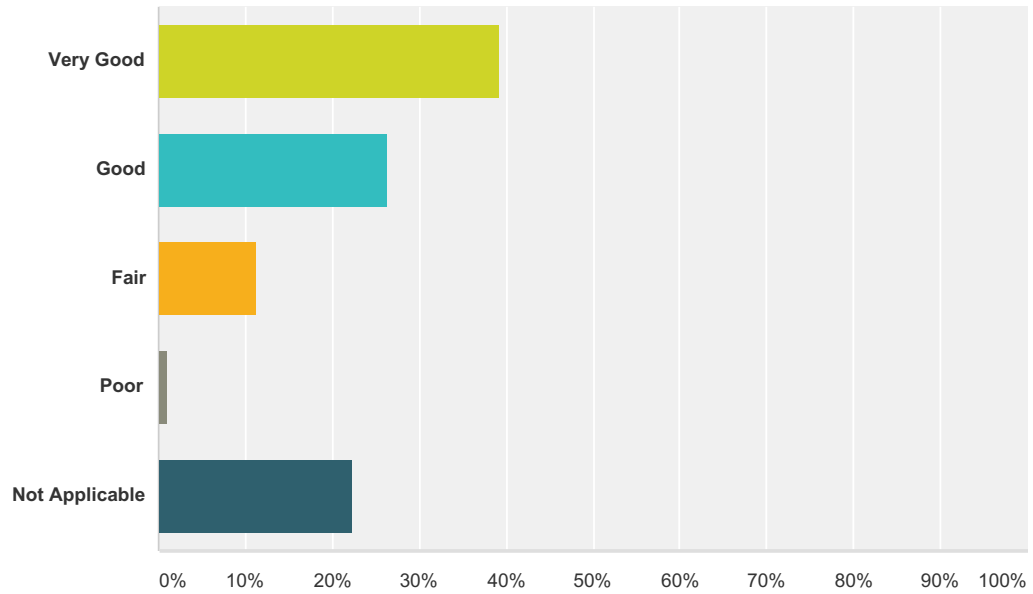

Q18 Cantor and Organist (Sunday 8AM)

Answered: 301 Skipped: 30

Answer Choices	Responses	
Very Good	39.20%	118
Good	26.25%	79
Fair	11.30%	34
Poor	1.00%	3
Not Applicable	22.26%	67
Total		301