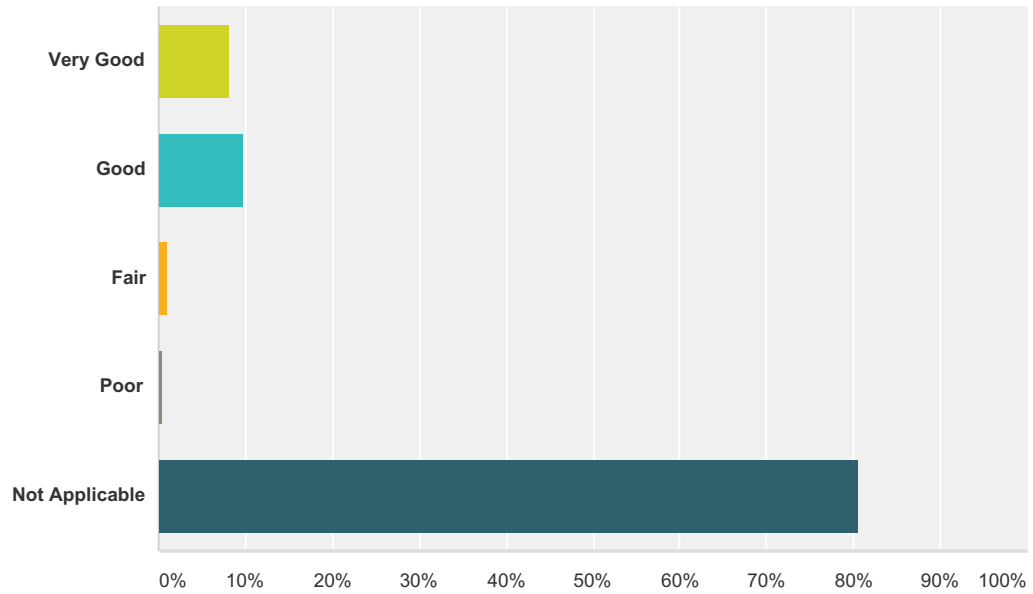

Answered: 296 Skipped: 35

Answer Choices	Responses
Very Good	15.54% 46
Good	17.91% 53
Fair	2.36% 7
Poor	1.01% 3
Not Applicable	63.18% 187
Total	296

St Joseph the Worker Parish Evaluation Survey

Q53 CYO

Answered: 294 Skipped: 37